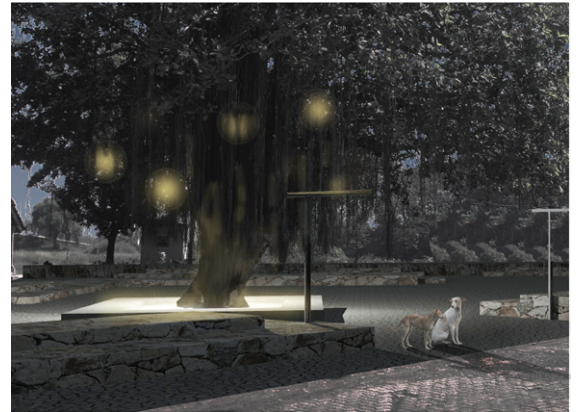

Public spaces are most lively when local residents can integrate their communal activities and socializing events with the sense of security, freedom, and **ENJOYMENT.**

The modular plinth system offer versatility for different social scenarios. Varying heights between 20cm to 60cm allows the platforms to be freely integrated into different social scenarios, such as weekly market, festival gatherings, and extra.

SCALE 1:200

Atmospheric lighting underneath the Banyan trees create buffer zones, inviting people to gather for community events and festivities. This celebrates the local landmark with a sense of shared community pride.