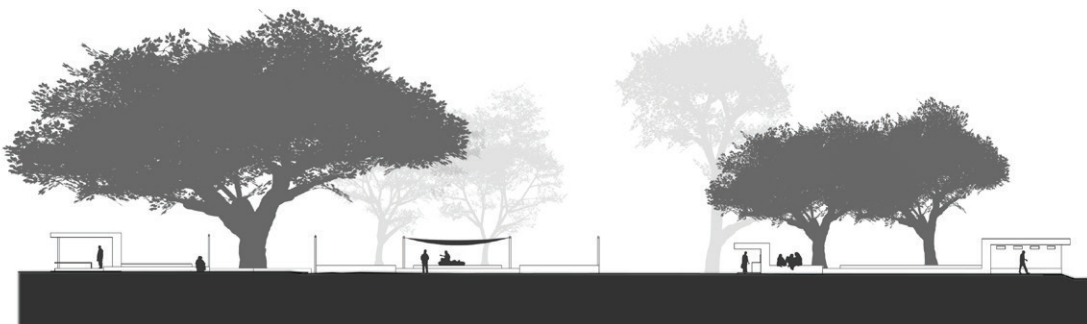

Public spaces are most lively when local residents can integrate their communal activities and socializing events with the sense of security, freedom, and **ENJOYMENT.**

The modular plinth system offer versatility for different social scenarios. Varying heights between 20cm to 60cm allows the platforms to be freely integrated into different social scenarios, such as weekly market, festival gatherings, and extra.

SCALE 1:200

Atmospheric lighting underneath the Banyan trees create buffer zones, inviting people to gather for community events and festivities. This celebrates the local landmark with a sense of shared community pride.

SCALE 1:100